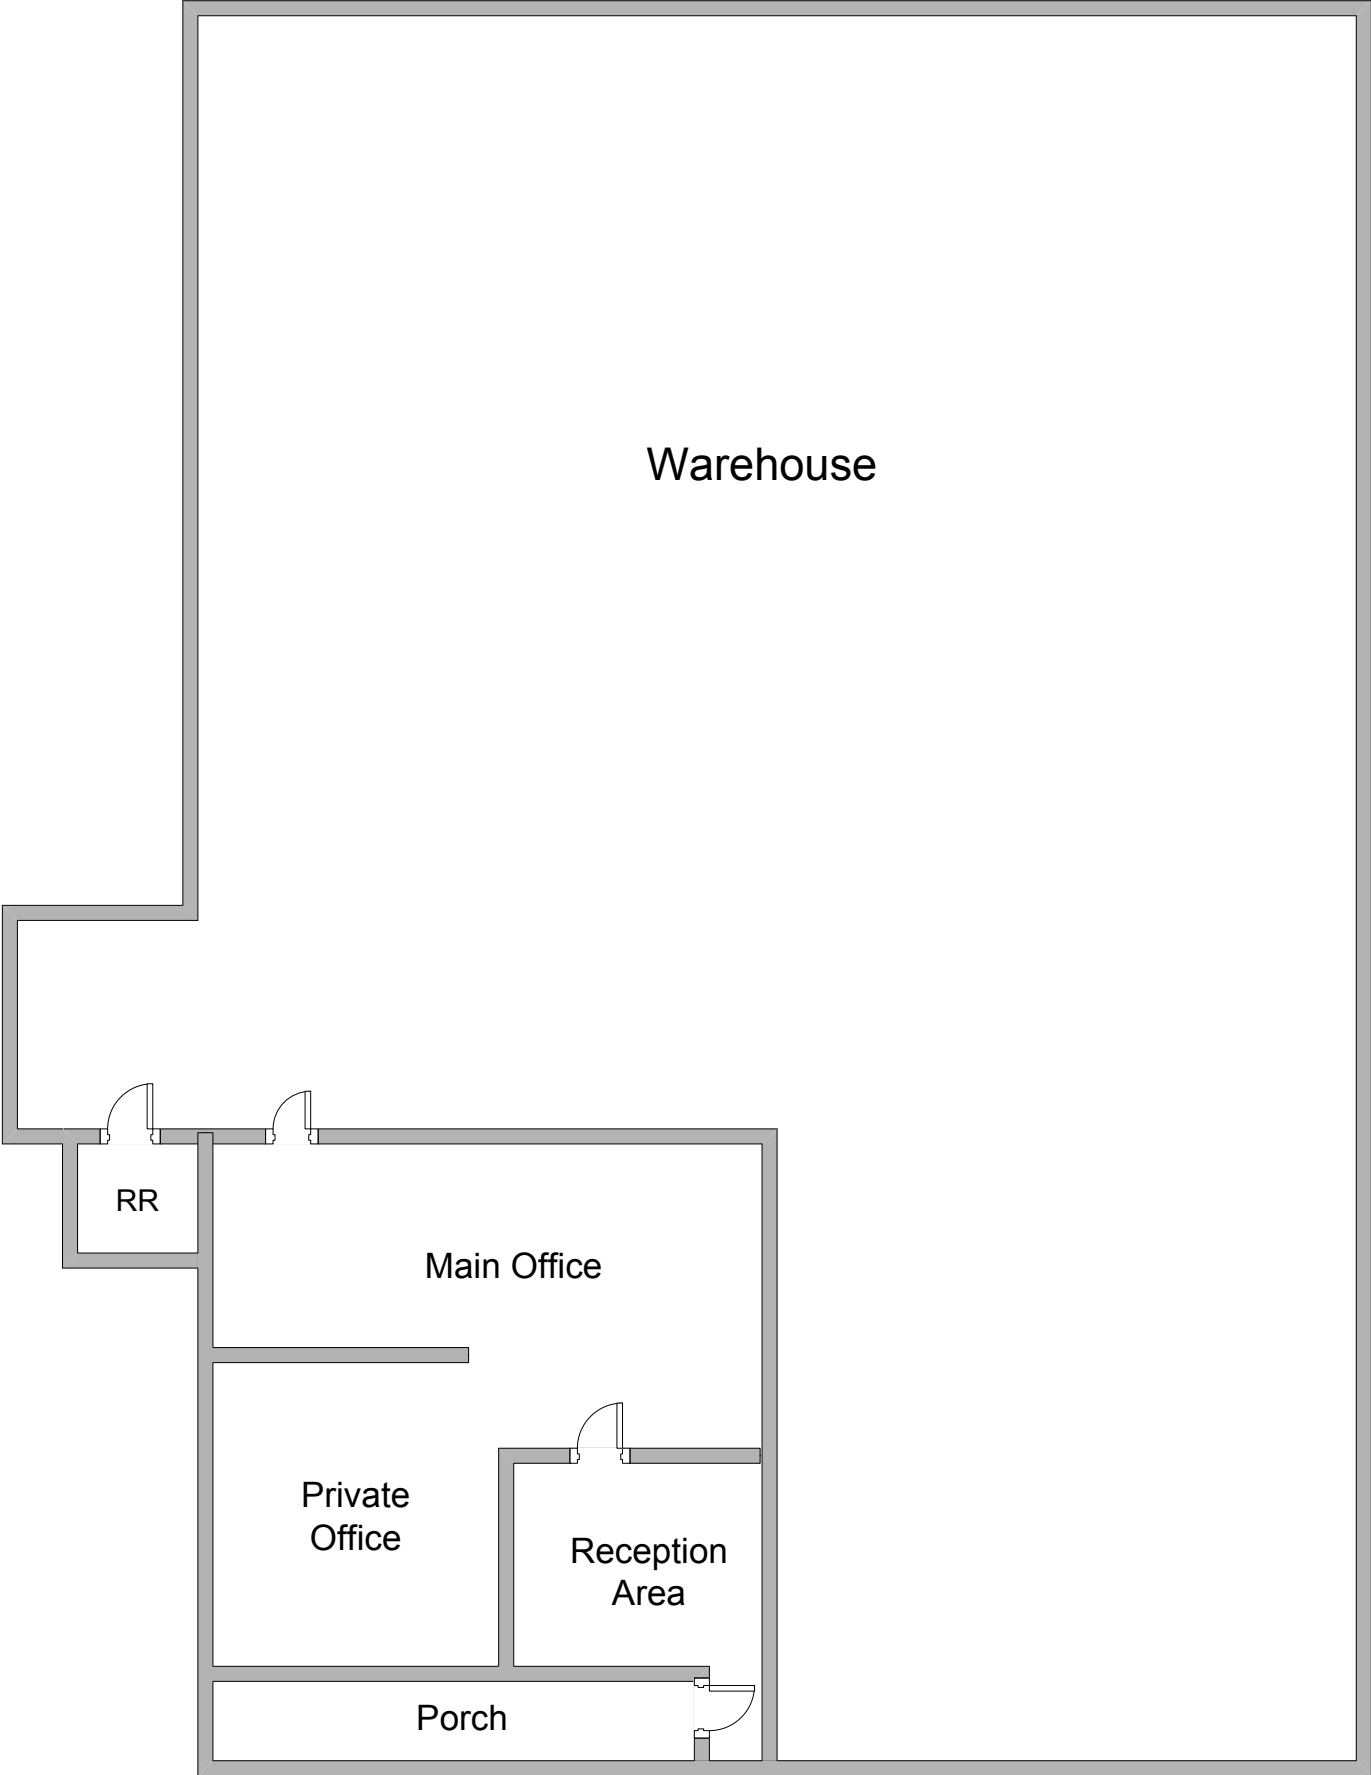

Warehouse for Lease

±5,189 Square Feet Available

475 Littlefield Avenue

South San Francisco

Property Highlights:

- ◆ ±5,189 Square Feet Total
- ◆ ±725 Square Foot of Office
- ◆ 1 Dock High Loading Door
- ◆ Fire Sprinklers and Skylights
- ◆ ±18'-20' Clear Height
- ◆ 3 Phase 200 Amp Electrical Service
- ◆ Lease price: \$0.75 per Sq Ft Gross

Drawing not to scale

↑ Dock ↑