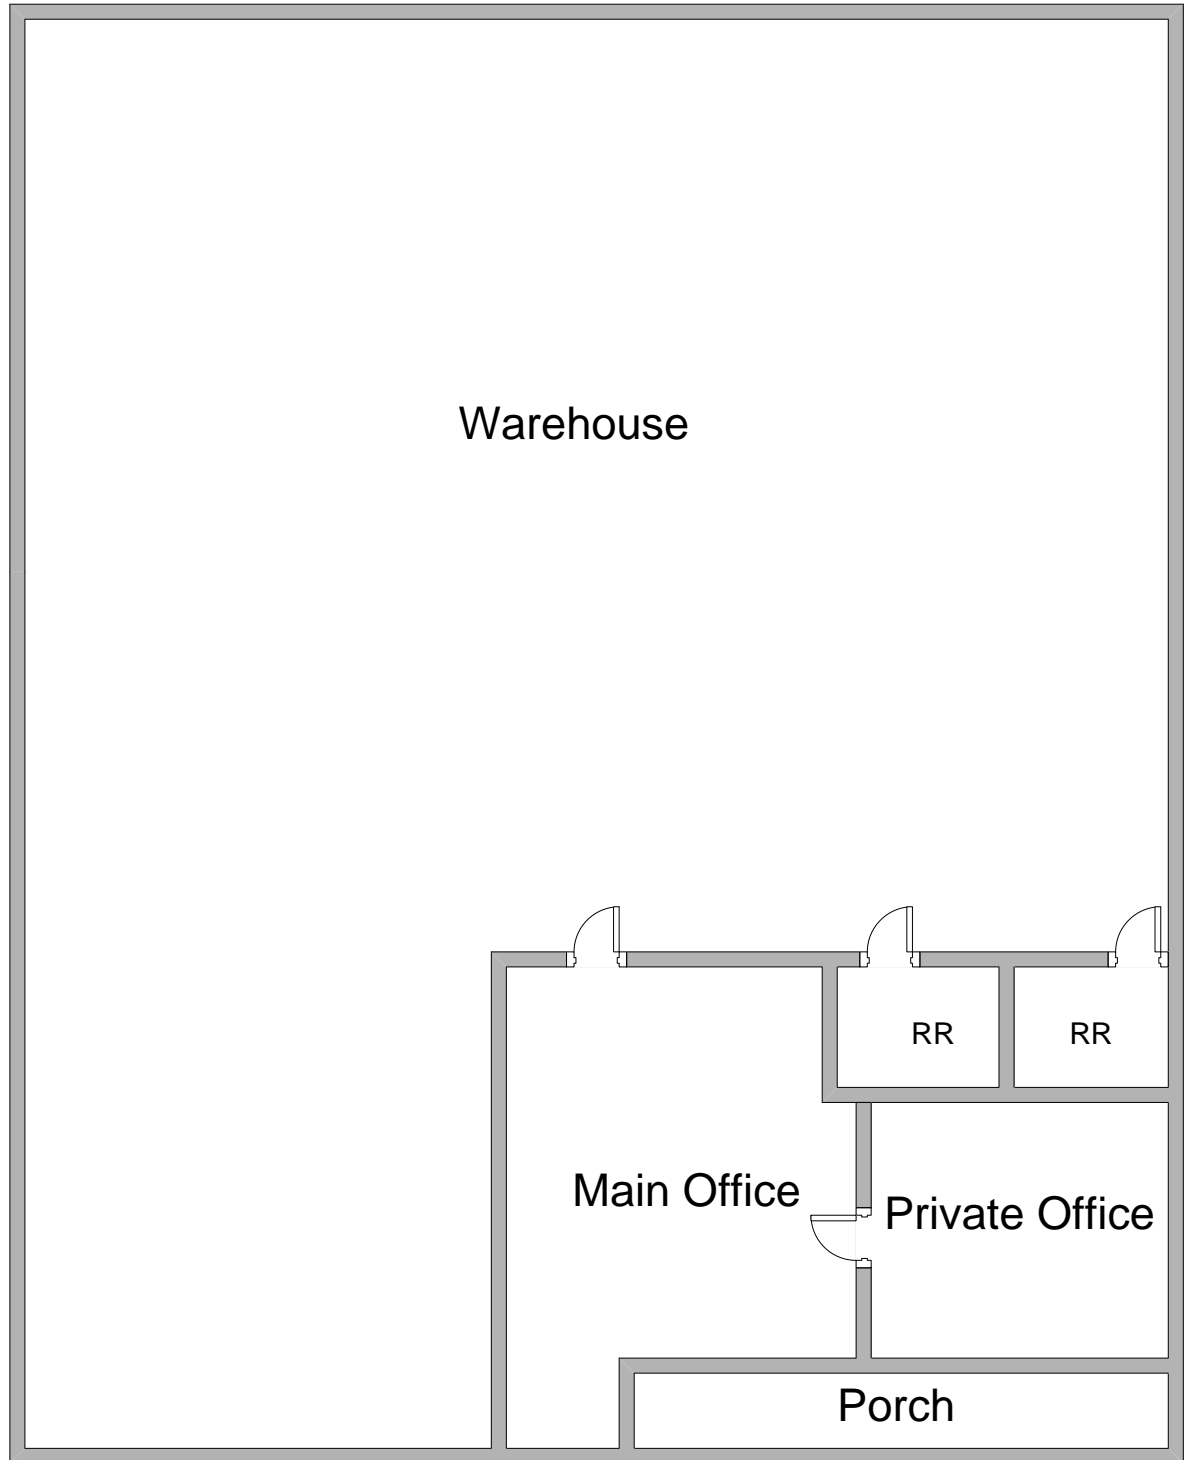

469 Littlefield Ave, South San Francisco

Dock

Not to Scale